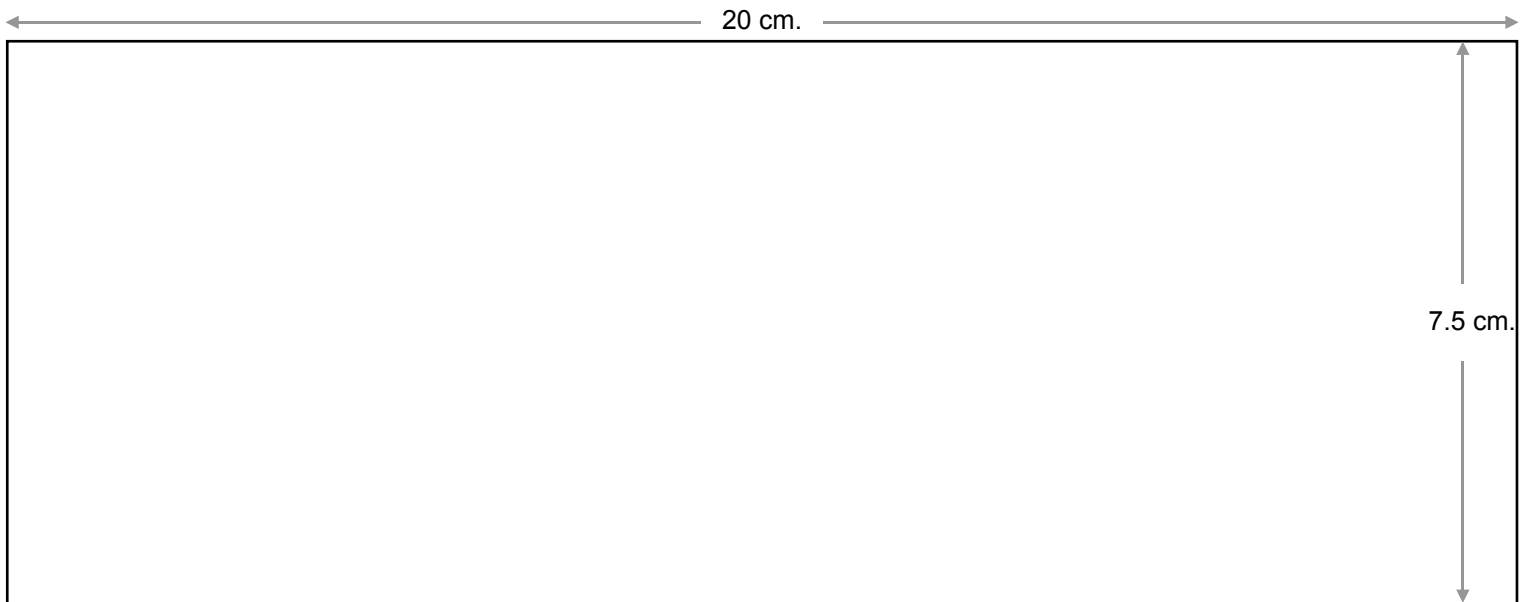

Ceramic Mug, Wraparound