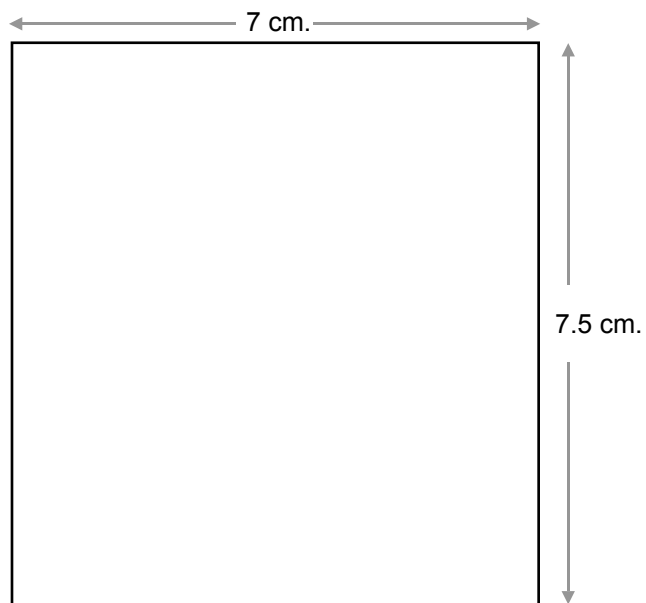

China Mug

China Mug, Single panel