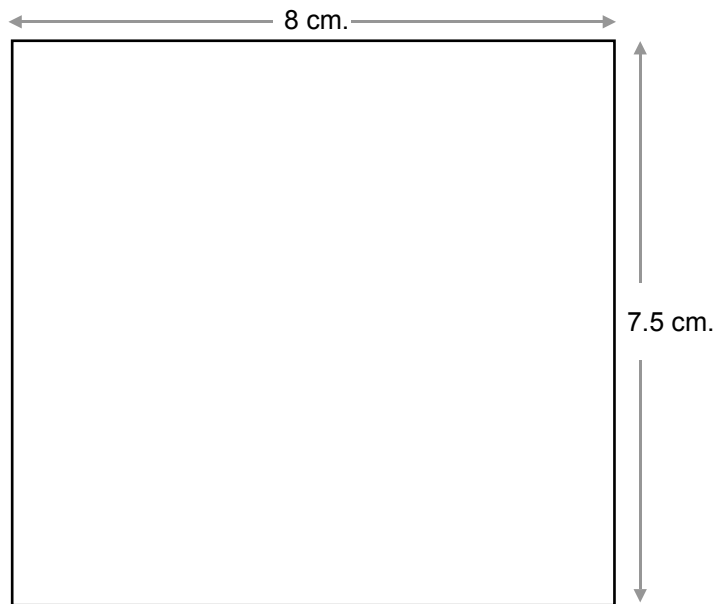

Ceramic Mug

Ceramic Mug, Single panel